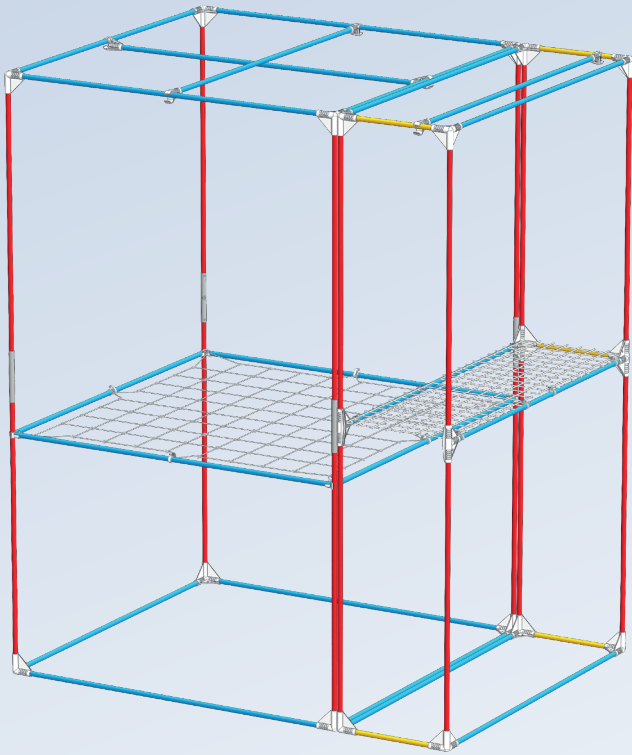

21x T16-120

16x T16-100

5 x T16-40

4x T16-Link

8x Clips

6x C16-H

16x C16-Y

2x C16-T

2x C16-K

4x C16-SB

**Canvas & accessories
assembly p.6**