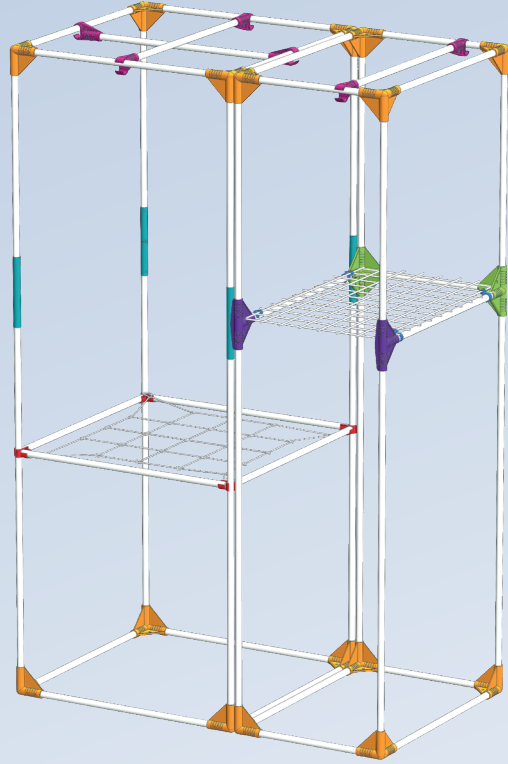

Grid L100 x1  
L160 x2

Clips L100 x4  
L160 x8

GENERAL

Space Booster x1

WaterTray x2

WebIT x1

PocketIT x1

Pair HookIT x1

CableIT L100 x15  
L160 x30

- 8x T16-100 
- 29x T16-60 
- 5 x T16-40 
- 4x T16-Link 
- 16x C16-Y 
- 2x C16-T 
- 2x C16-K 
- 4x Clips 
- 6x C16-H 
- 4x C16-SB 

**Canvas & accessories  
assembly p.6**

**21x T16-120**