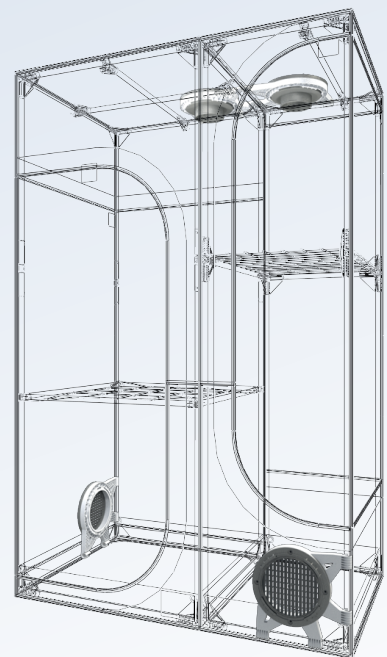

Grid L100 x1  
L160 x2

Clips L100 x4  
L160 x8

GENERAL

Space Booster x1

WaterTray x2

WebIT x1

PocketIT x1

Pair HookIT x1

CableIT L100 x15  
L160 x30

- 8x T16-100 
- 29x T16-60 
- 5 x T16-40 
- 4x T16-Link 
- 16x C16-Y 
- 2x C16-T 
- 2x C16-K 
- 4x Clips 
- 6x C16-H 
- 4x C16-SB 

**Canvas & accessories  
assembly p.6**

**21x T16-120**