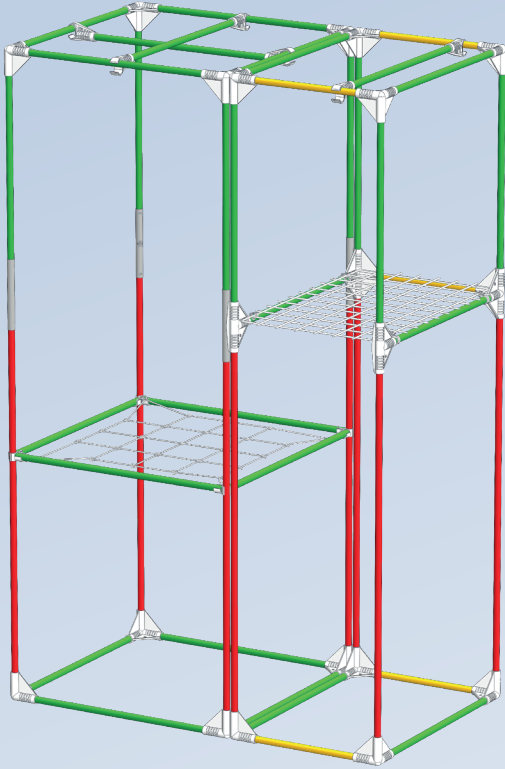

- 8x T16-100
- 29x T16-60
- 5 x T16-40
- 4x T16-Link
- 16x C16-Y
- 2x C16-T
- 2x C16-K
- 4x Clips
- 6x C16-H
- 4x C16-SB