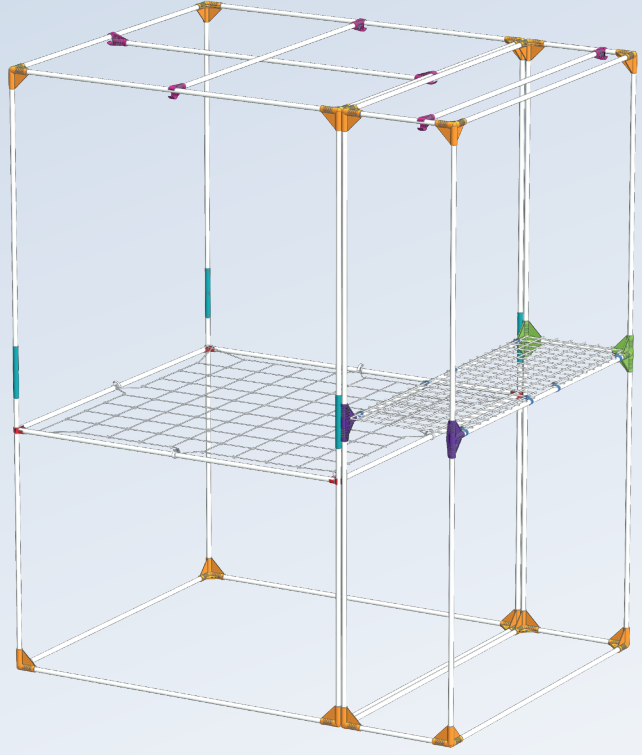

21x T16-120

16x T16-100

5 x T16-40

4x T16-Link

8x Clips

6x C16-H

16x C16-Y

2x C16-T

2x C16-K

4x C16-SB

**Canvas & accessories
assembly p.6**