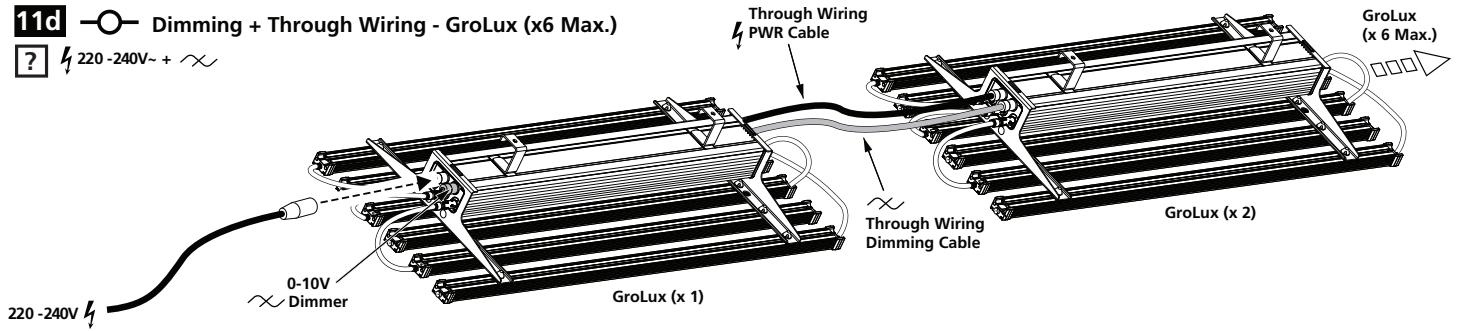

11a Wireless Dimmer + GroLux (x1)

[?] 220-240V~ + 

11b Wireless Dimmer + GroLux (x1)

[?] 220-240V~ + 

11c  Through Wiring - GroLux (x6 Max.)

[?] 220-240V~

11d  Dimming + Through Wiring - GroLux (x6 Max.)

[?] 220-240V~ + 

11e  Wireless Dimmer + Through Wiring - GroLux (x6 Max.)

[?] 220-240V~ + 