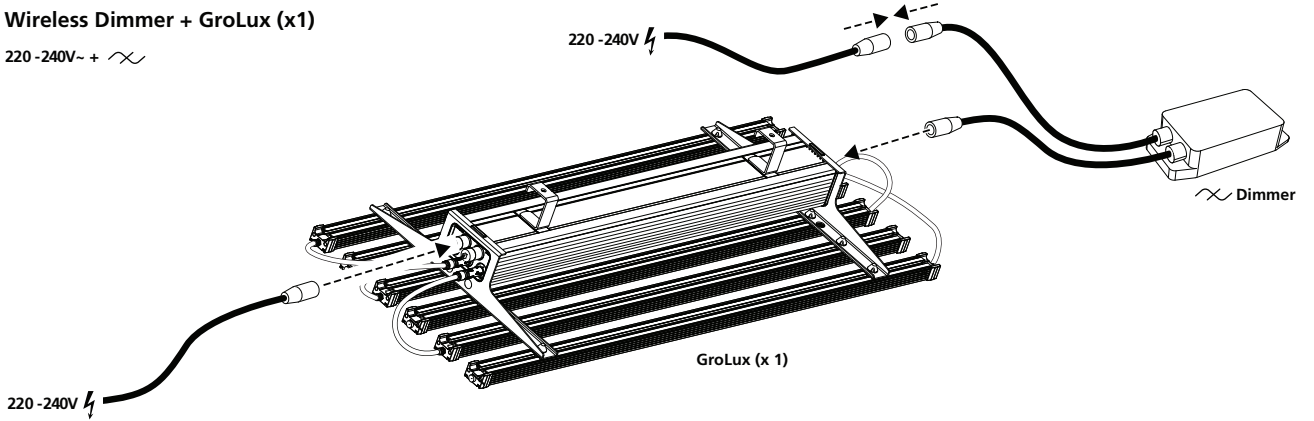

11a Wireless Dimmer + GroLux (x1)

[?] 220-240V~ + 

11b Wireless Dimmer + GroLux (x1)

[?] 220-240V~ + 

11c  Through Wiring - GroLux (x6 Max.)

[?] 220-240V~

11d  Dimming + Through Wiring - GroLux (x6 Max.)

[?] 220-240V~ + 

11e  Wireless Dimmer + Through Wiring - GroLux (x6 Max.)

[?] 220-240V~ + 