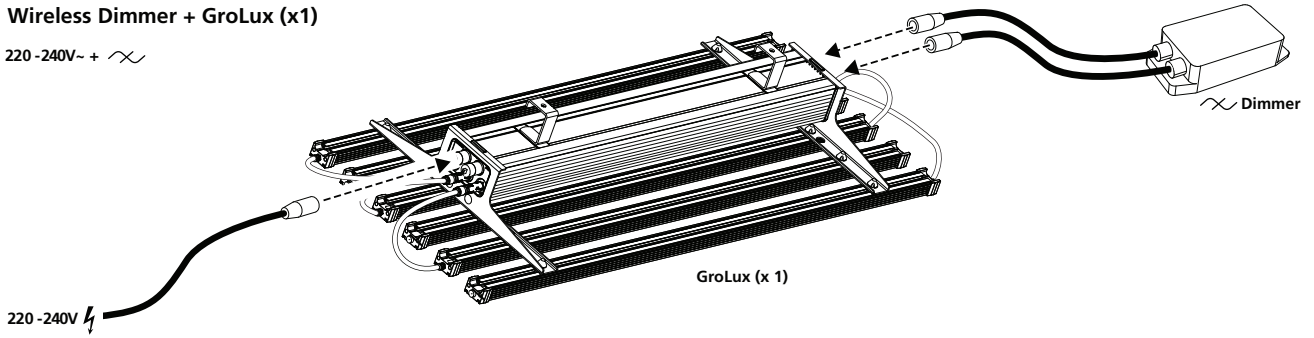

11a Wireless Dimmer + GroLux (x1)

[?] 220-240V~ + 

11b Wireless Dimmer + GroLux (x1)

[?] 220-240V~ + 

11c  Through Wiring - GroLux (x6 Max.)

[?] 220-240V~

11d  Dimming + Through Wiring - GroLux (x6 Max.)

[?] 220-240V~ + 

11e  Wireless Dimmer + Through Wiring - GroLux (x6 Max.)

[?] 220-240V~ + 