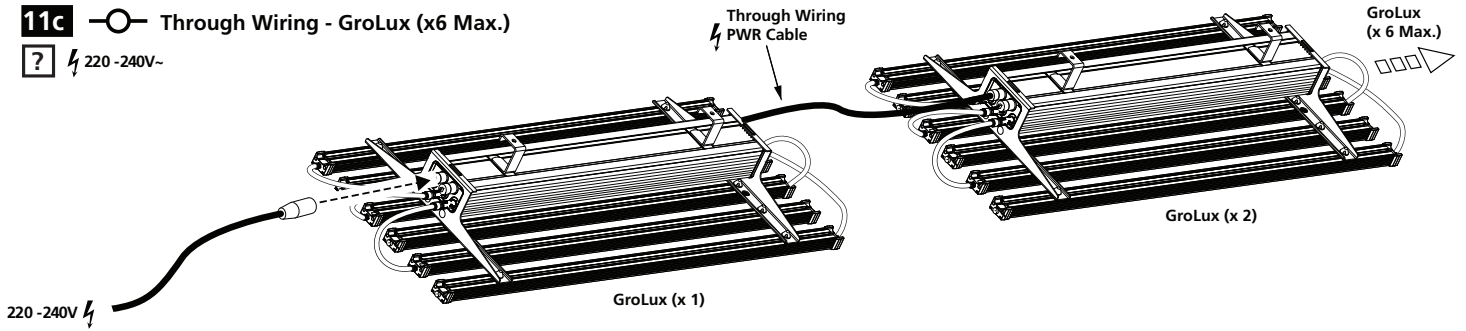

11a Wireless Dimmer + GroLux (x1)

[?] 220-240V~ + 

11b Wireless Dimmer + GroLux (x1)

[?] 220-240V~ + 

11c  Through Wiring - GroLux (x6 Max.)

[?] 220-240V~

11d  Dimming + Through Wiring - GroLux (x6 Max.)

[?] 220-240V~ + 

11e  Wireless Dimmer + Through Wiring - GroLux (x6 Max.)

[?] 220-240V~ + 